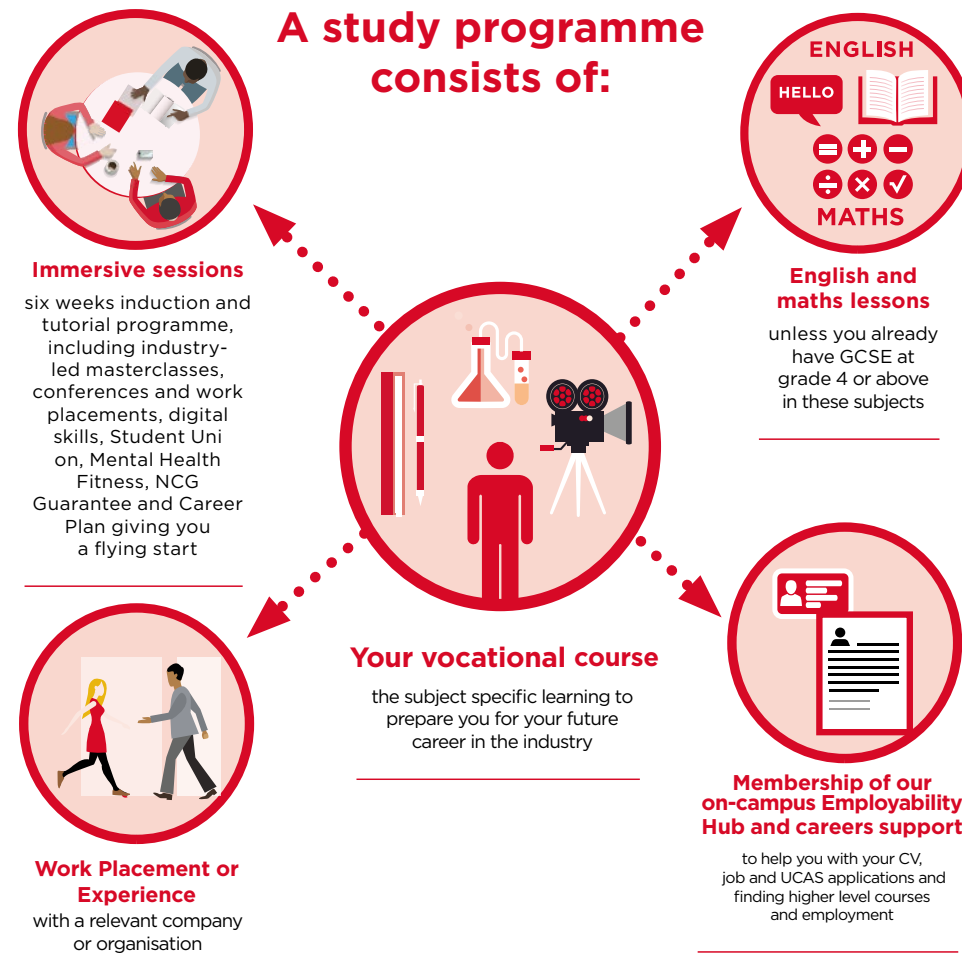

What will I study?

Studying with us means far more than just achieving your vocational qualification. As a 16-18-year-old student, you will be on a study programme which is designed to give you the skills you need to progress to further study or a job in your chosen career.